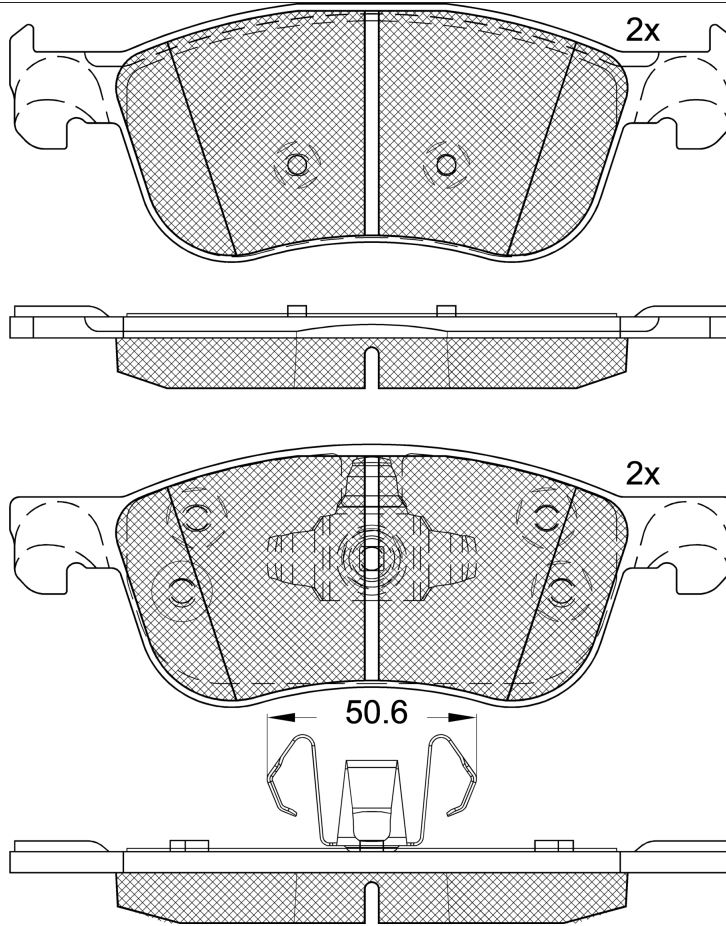

## RB2295

E 9 90R-02A0111/4955

Ate - Teves

155.2x55.4x16

155.2x56.4x16

**WVA**

22748

22749