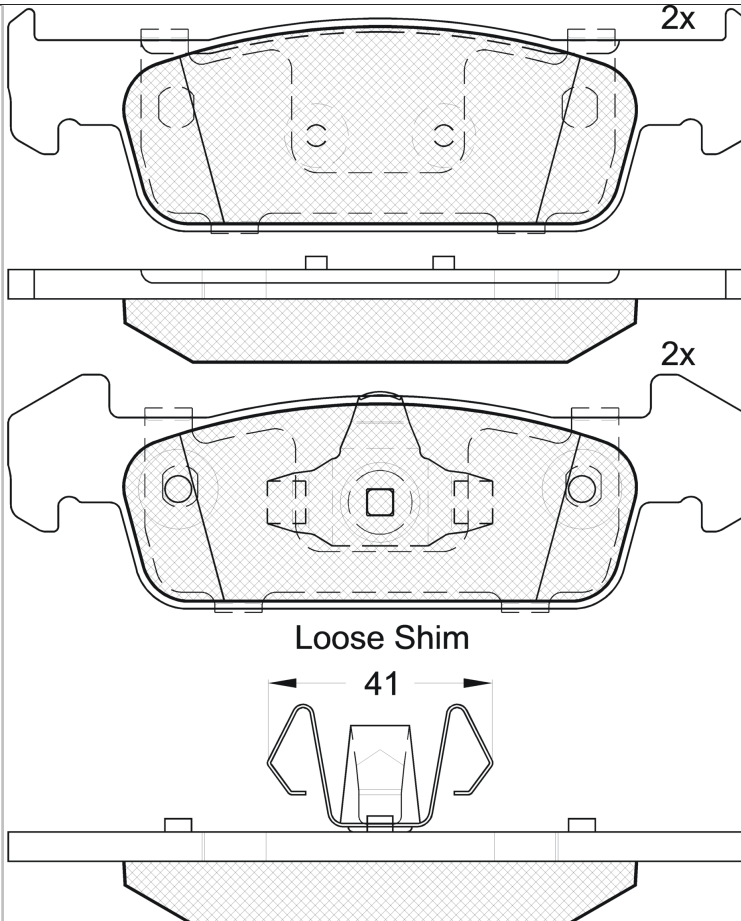

## RB2115-202

E 9 90R-02A0111/3657

Ate - Teves

140.1x42x18

140.1x44.1x18

**WVA**

25702

25728