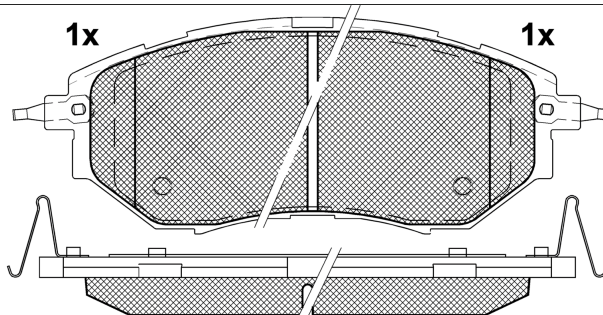

## RB1697-066

Qty: 300

Weight: 2.165

O.E.M.	MAKE
26296-AG030	SUBARU

1-Ref. 690463 E