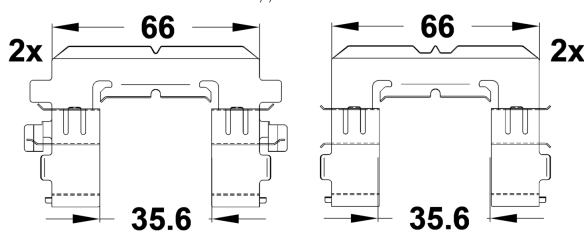

## RB1697-066

Qty: 300

Weight: 2.165

O.E.M.	MAKE
26296-AG030	SUBARU

1-Ref. 690463 E