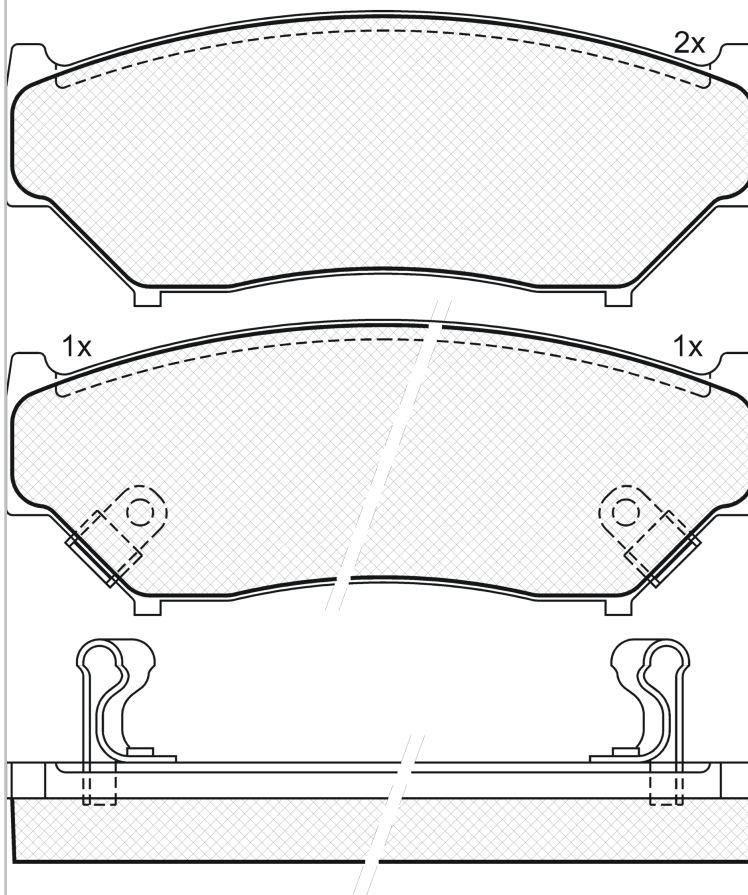

## RB1096

Qty: 639

Weight: 1.118

O.E.M.	MAKE
1A51-33-23Z	MAZDA
1A51-33-23ZA	MAZDA
55200-56830	SUZUKI
55200-56831	SUZUKI
55200-56840	SUZUKI
55200-56870	SUZUKI
55200-56871	SUZUKI
55200-56B40	SUZUKI
55200-56B41	SUZUKI
55200-65D20	SUZUKI
55200-65D21	SUZUKI
55200-67D00	SUZUKI
55200-84A00	SUZUKI
9172 694	GEO
AY040-SU001	NISSAN