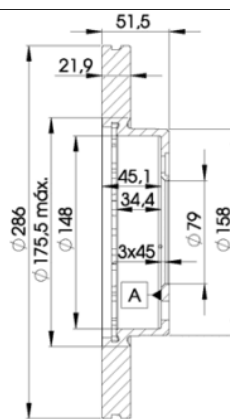

78RBD20674

E1 90R-02C0452/0083

Ø286x22x51.6

Sin Filas

Trac.	CC	Kw	CV
-------	----	----	----

Front / Rear

BMW

3 Serie III (E36) 03.93-11.99						Cabrío (Compact executive car-D Segment)		
320i (M50 B20 (206S2))	Gasolina	RWD	1990	110	150	12.93-11.99	*	
320i (M52 B20 (206S3))	Gasolina	RWD	1990	110	150	12.93-11.99	*	
323 i (M52 B25 (256S3))	Gasolina	RWD	2494	125	170	05.95-11.99	*	
325i (M50 B25 (256S2))	Gasolina	RWD	2494	141	192	03.93-08.95	*	
328i (M52 B28 (286S1))	Gasolina	RWD	2793	142	193	01.95-11.99	*	
3 Serie III (E36) 10.91-05.99						Coupé (Compact executive car-D Segment)		
318 is (M42 B18 (184S1))	Gasolina	RWD	1796	103	140	01.92-12.95	*	
318 is (M44 B19 (194S1))	Gasolina	RWD	1895	103	140	09.95-04.99	*	
320i (M50 B20 (206S1))	Gasolina	RWD	1990	110	150	12.91-11.98	*	
320i (M50 B20 (206S2))	Gasolina	RWD	1990	110	150	12.91-11.98	*	
320i (M52 B20 (206S3))	Gasolina	RWD	1990	110	150	12.91-11.98	*	
323 i (M52 B25 (256S3))	Gasolina	RWD	2494	125	170	05.95-04.99	*	
325i (M50 B25 (256S1))	Gasolina	RWD	2494	141	192	10.91-02.95	*	
325i (M50 B25 (256S2))	Gasolina	RWD	2494	141	192	10.91-02.95	*	
328i (M52 B28 (286S1))	Gasolina	RWD	2793	142	193	01.95-04.99	*	
3 Serie III (E36) 09.90-11.98						Sedán (Compact executive car-D Segment)		
318i	Gasolina	RWD	1796	103	140	02.92-12.95	*	
318 is (M42 B18 (184S1))	Gasolina	RWD	1796	103	140	09.93-12.95	*	
318 is (M44 B19 (194S1))	Gasolina	RWD	1895	103	140	01.96-05.98	*	
320i (M50 B20 (206S1))	Gasolina	RWD	1990	110	150	01.91-02.98	*	
320i (M50 B20 (206S2))	Gasolina	RWD	1990	110	150	01.91-02.98	*	
320i (M52 B20 (206S3))	Gasolina	RWD	1990	110	150	01.91-02.98	*	