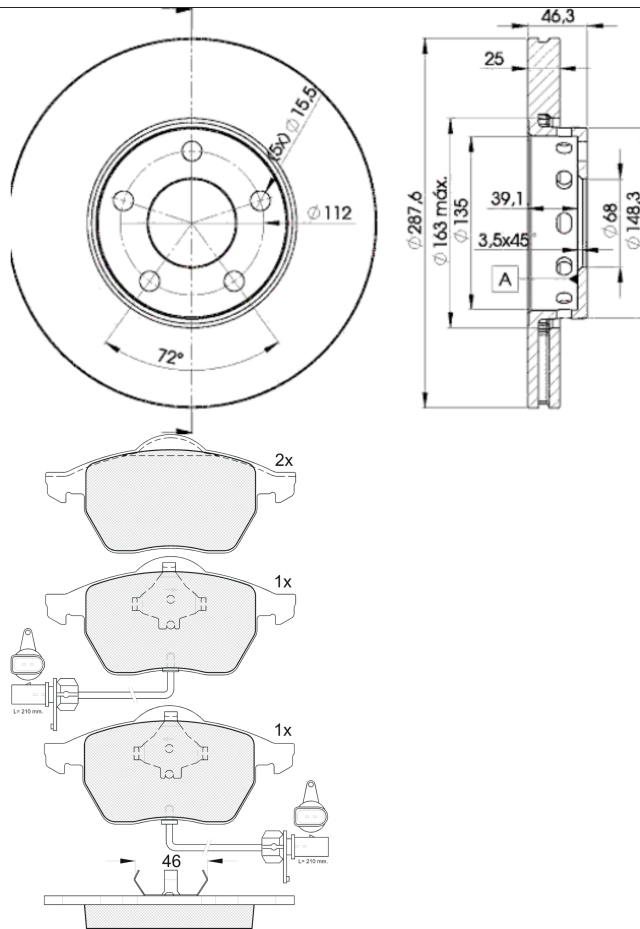

LISTA DE APLICACIONES - BUYERS GUIDE

3R13624063

Weight: 18.016

3R13624063

Ate - Teves

156.3x74.1x20.6

Ø288x25x46.2

WVA