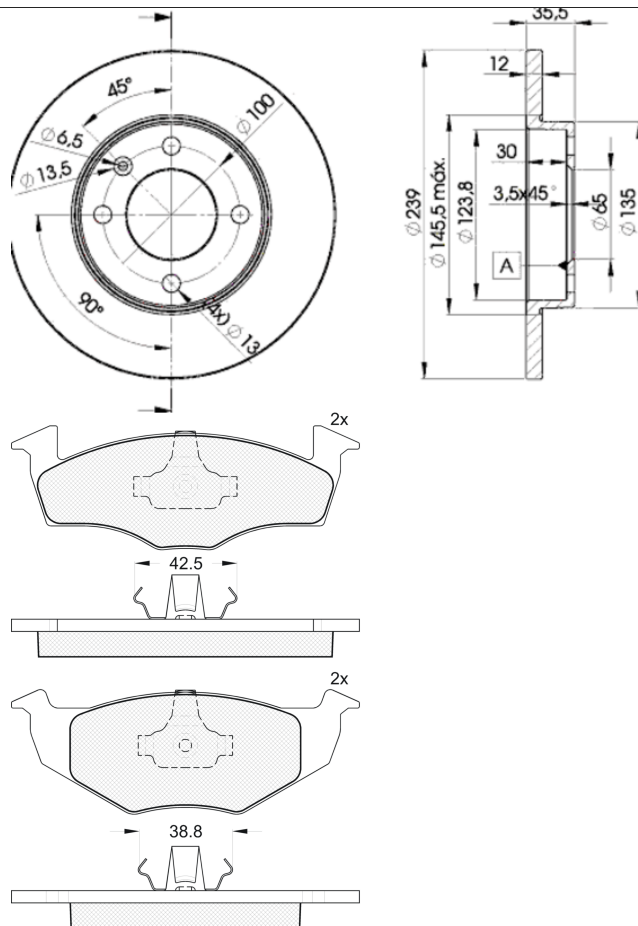

LISTA DE APLICACIONES - BUYERS GUIDE

3R11783300

Weight: 8.923

3R11783300

Volkswagen

141.65x50.5x15.3
Ø239x12x35.5

WVA
21866

Sin Filas

Trac.	CC	Kw	CV
-------	----	----	----

Front / Rear

SEAT

CORDOBA (6K1, 6K2) 02.93-12.02

Sedán (Supermini car-B Segment)

Model	Engine	Trac.	CC	Kw	CV	Period	Notes
1.7 SDI	Diesel	RWD	1716	44	60	07.97-06.99	*
1.7 SDI	Diesel	RWD	1716	44	60	07.97-06.99	*

CORDOBA II (6K2) 06.99-10.02

Sedán (Supermini car-B Segment)

Model	Engine	Trac.	CC	Kw	CV	Period	Notes
1.4	Gasolina	FWD	1390	44	60	06.99-10.02	*
1.4	Gasolina	FWD	1390	44	60	06.99-10.02	*

CORDOBA II Vario (6K5) 06.99-12.02

Model	Engine	Trac.	CC	Kw	CV	Period	Notes
1.7 SDI	Diesel	RWD	1716	44	60	07.97-06.99	*
1.7 SDI	Diesel	RWD	1716	44	60	07.97-06.99	*
1.9 SDI (AGP)	Diesel	FWD	1896	50	68	06.99-12.02	*
1.9 SDI (AGP)	Diesel	FWD	1896	50	68	06.99-12.02	*
1.9 SDI (AQM)	Diesel	FWD	1896	50	68	06.99-12.02	*
1.9 SDI (AQM)	Diesel	FWD	1896	50	68	06.99-12.02	*