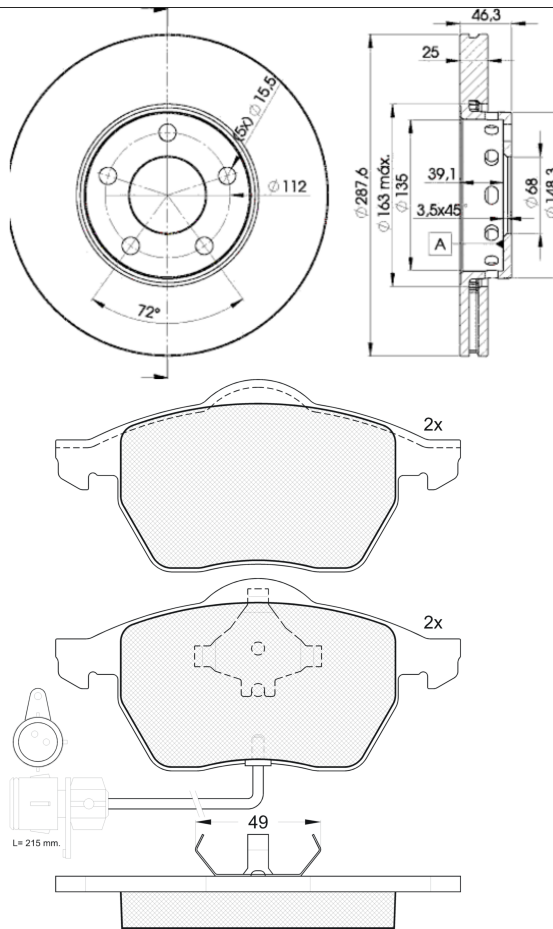

## 3R08084063

Weight: 18.016

## 3R08084063

Ate - Teves

156.3x74.1x19.6  
Ø288x25x46.2

**WVA**  
20676

Sin Filas

Trac.	CC	Kw	CV
-------	----	----	----

Front / Rear

#### 100 IV C4 (4A2) 12.90-04.96